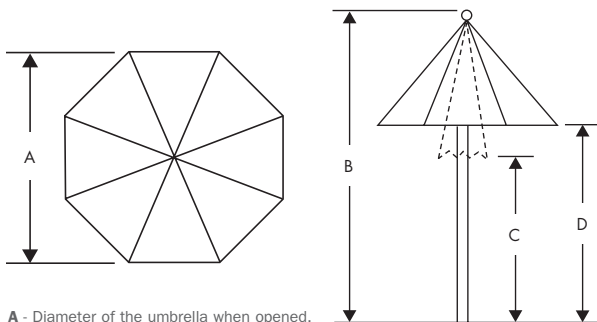

UMBRELLAS & BASES

MARKET | DINING & BALCONY/BAR HEIGHTS

Our Homecrest dining, balcony and bar umbrellas are the benchmark by which others are compared and are available in many of the Homecrest fabrics.

UMBRELLA FEATURES:

- 100" non-recycled aluminum frame offers 30% more strength.
- 1.2 mm wall thickness - offers 20% more strength than low 1 mm.
- 1 mm rectangular rib extrusion - offers more strength than others main pole.
- Manual crank lift for easy operation.
- Kevlar woven lift cord - offers superior strength and is lightweight and flexible.
- Advanced tilt mechanism - offers greater tilt angles for more and longer shade.

7.5' DINING HEIGHT

U UM9070 - Manual Tilt

A: 7.5'
B: 94"
C: 43"
D: 74"

7.5' BALCONY/BAR HEIGHT

U UB9070 - Manual Tilt

A: 7.5'
B: 97"
C: 46"
D: 77"

9' DINING HEIGHT

U UM8100 - Auto Tilt

A: 9'
B: 102"
C: 43"
D: 79"

9' BALCONY/BAR HEIGHT

U UB8100 - Auto Tilt

A: 9'
B: 105"
C: 43"
D: 79"

11' DINING HEIGHT

U UM8120 - Auto Tilt

A: 11'
B: 102"
C: 35"
D: 76"

11' BALCONY/BAR HEIGHT

U UB8120 - Auto Tilt

A: 11'
B: 105"
C: 35"
D: 76"

SPUN ALUMINUM BASE

00090
H: 6.5" W: 19" D: 19"

CAST IRON BASE

00091 - 45 lbs.
H: 20.5" W: 24" D: 24"