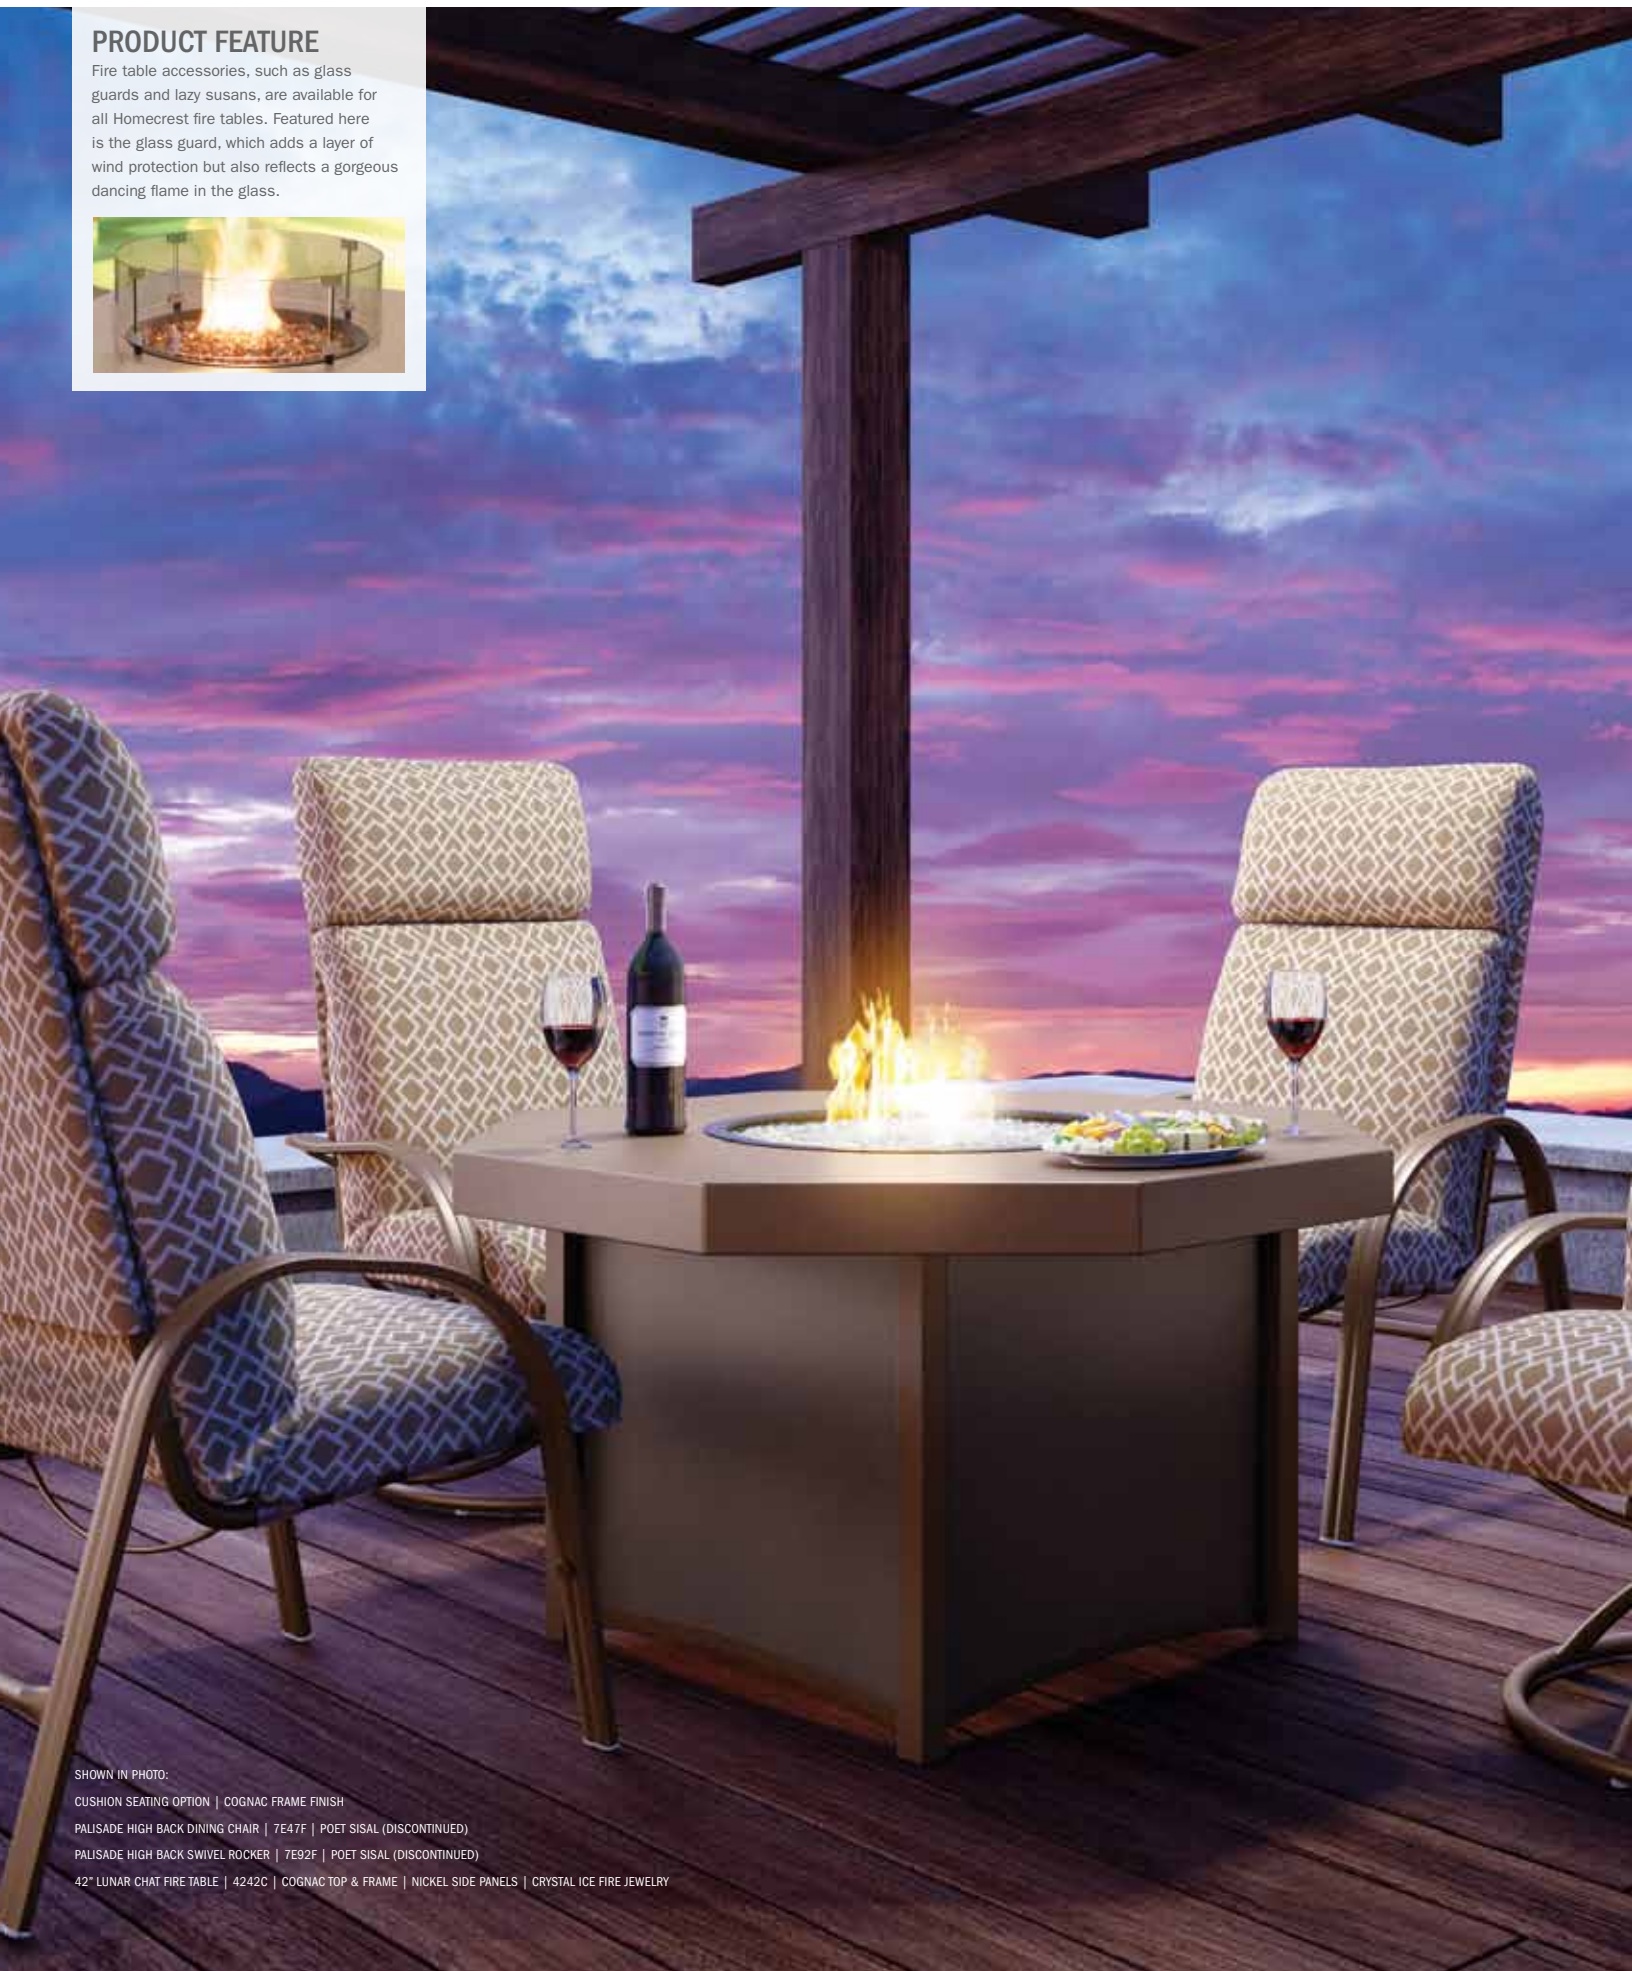

PRODUCT FEATURE

Fire table accessories, such as glass guards and lazy susans, are available for all Homecrest fire tables. Featured here is the glass guard, which adds a layer of wind protection but also reflects a gorgeous dancing flame in the glass.