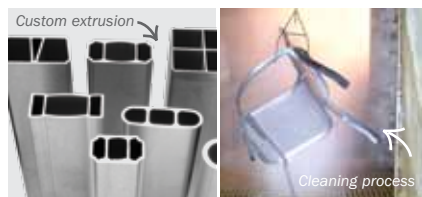

5 CUSTOM FRAME MATERIALS

Homecrest uses custom-designed steel tubing and aluminum extrusions, manufactured to our specifications for strength with internal wall reinforcements that provide additional durability.

All of Homecrest's aluminum and steel frames go through an extensive cleaning process prior to painting to ensure quality adhesion of the baked-on powder coat finish.