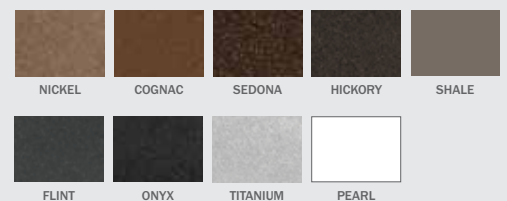

BAR STOOL
M 2G240

H: 48.25" W: 23" D: 26.5"
 Seat Ht: 31" Arm Ht: 38.5"

ADJUSTABLE CHAISE
M 2G400

H: 37" W: 27" L: 78"
 Seat Ht: 14" Arm Ht: 22.5"
 (Stackable: 4-6)

FRAME FINISH OPTIONS

Homecrest offers a variety of distinct frame finishes available on all of our furniture.