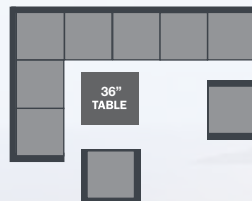

SAMPLE CONFIGURATIONS

SHOWN WITH:

Left and right arm chat chairs, three armless chat chairs, a corner unit and a 32" x 52" fire pit.

SHOWN WITH:

Left and right arm chat chairs, four armless chat chairs, two arm chat chairs, a corner unit and a 36" chat table.