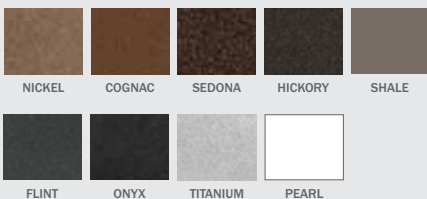

WYNN

SLAT | STEEL

Contemporary and minimalist styling makes the Wynn collection the preferred option for all café and hospitality seating that requires the durability and quality of steel outdoor furniture. This stackable seating collection is available in café, balcony and bar heights. Like all Homecrest products, the Wynn collection is made in the USA and available in all Homecrest frame finishes.

CAFÉ CHAIR

SL CM590

H: 32.5" W: 23.5" D: 21.5"
Seat Ht: 18" Arm Ht: N/A
(Stackable: 4-6)

BALCONY STOOL

SL CM240

H: 37" W: 24" D: 22"
Seat Ht: 23" Arm Ht: N/A
(Stackable: 4-6)

BAR STOOL

SL CM250

H: 44.5" W: 25" D: 22"
Seat Ht: 30" Arm Ht: N/A
(Stackable: 4-6)

Available in: SL Slat Seat

Note: A removable protective spacer is installed for stacking.

FRAME FINISH OPTIONS

Homecrest offers a variety of distinct frame finishes available on all of our furniture.