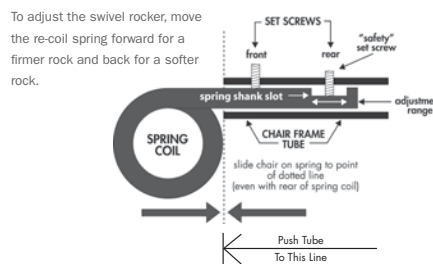

7 SWIVEL ROCKER MECHANISM

Homecrest invented the original adjustable 'Swivel Rocker Mechanism' and patented it in 1956. The re-coil spring and swivel plate are attached to a bottom swivel plate that encapsulates a nylon bushing and 12 stainless steel ball bearings. Together they create a smooth and durable swivel rock motion. This mechanism has passed the million rock test and is the only one in the industry that is available on balcony height.

Note: Shown is the Elements High Back Swivel Rocker Dining Chair.