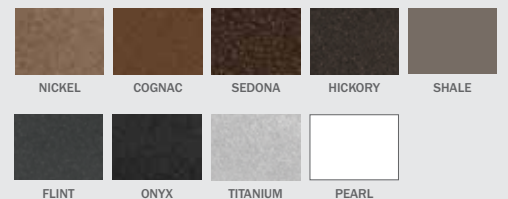

The Padded Seat is available for all Manhattan chairs and must be specified when ordering.

Available in: CH Checkered Seat C Padded Seat

FRAME FINISH OPTIONS

Homecrest offers a variety of distinct frame finishes available on all of our furniture.