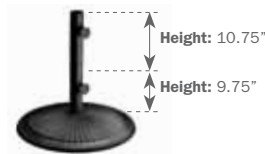

CAST IRON BASE

00091 - 45 lbs.
H: 20.5" W: 24" D: 24"