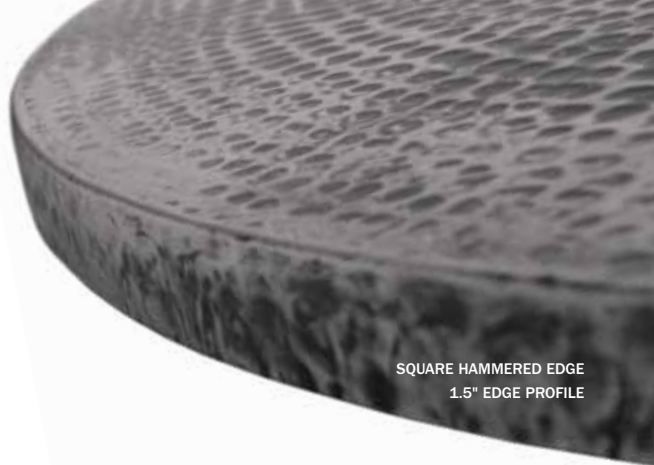

Authentic design and attention to detail is at the forefront of our Hammered Metal table tops. Each top is handcrafted to replicate the look of natural hammered pewter and copper without the fuss and maintenance of raw natural metals. Available in both Copper and Pewter finishes, these gorgeous tables bring warmth and beauty to outdoor spaces.