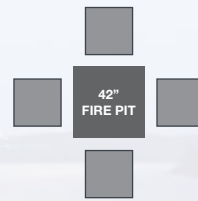

SHOWN WITH:

Four swivel chat chairs and a 42" fire pit.