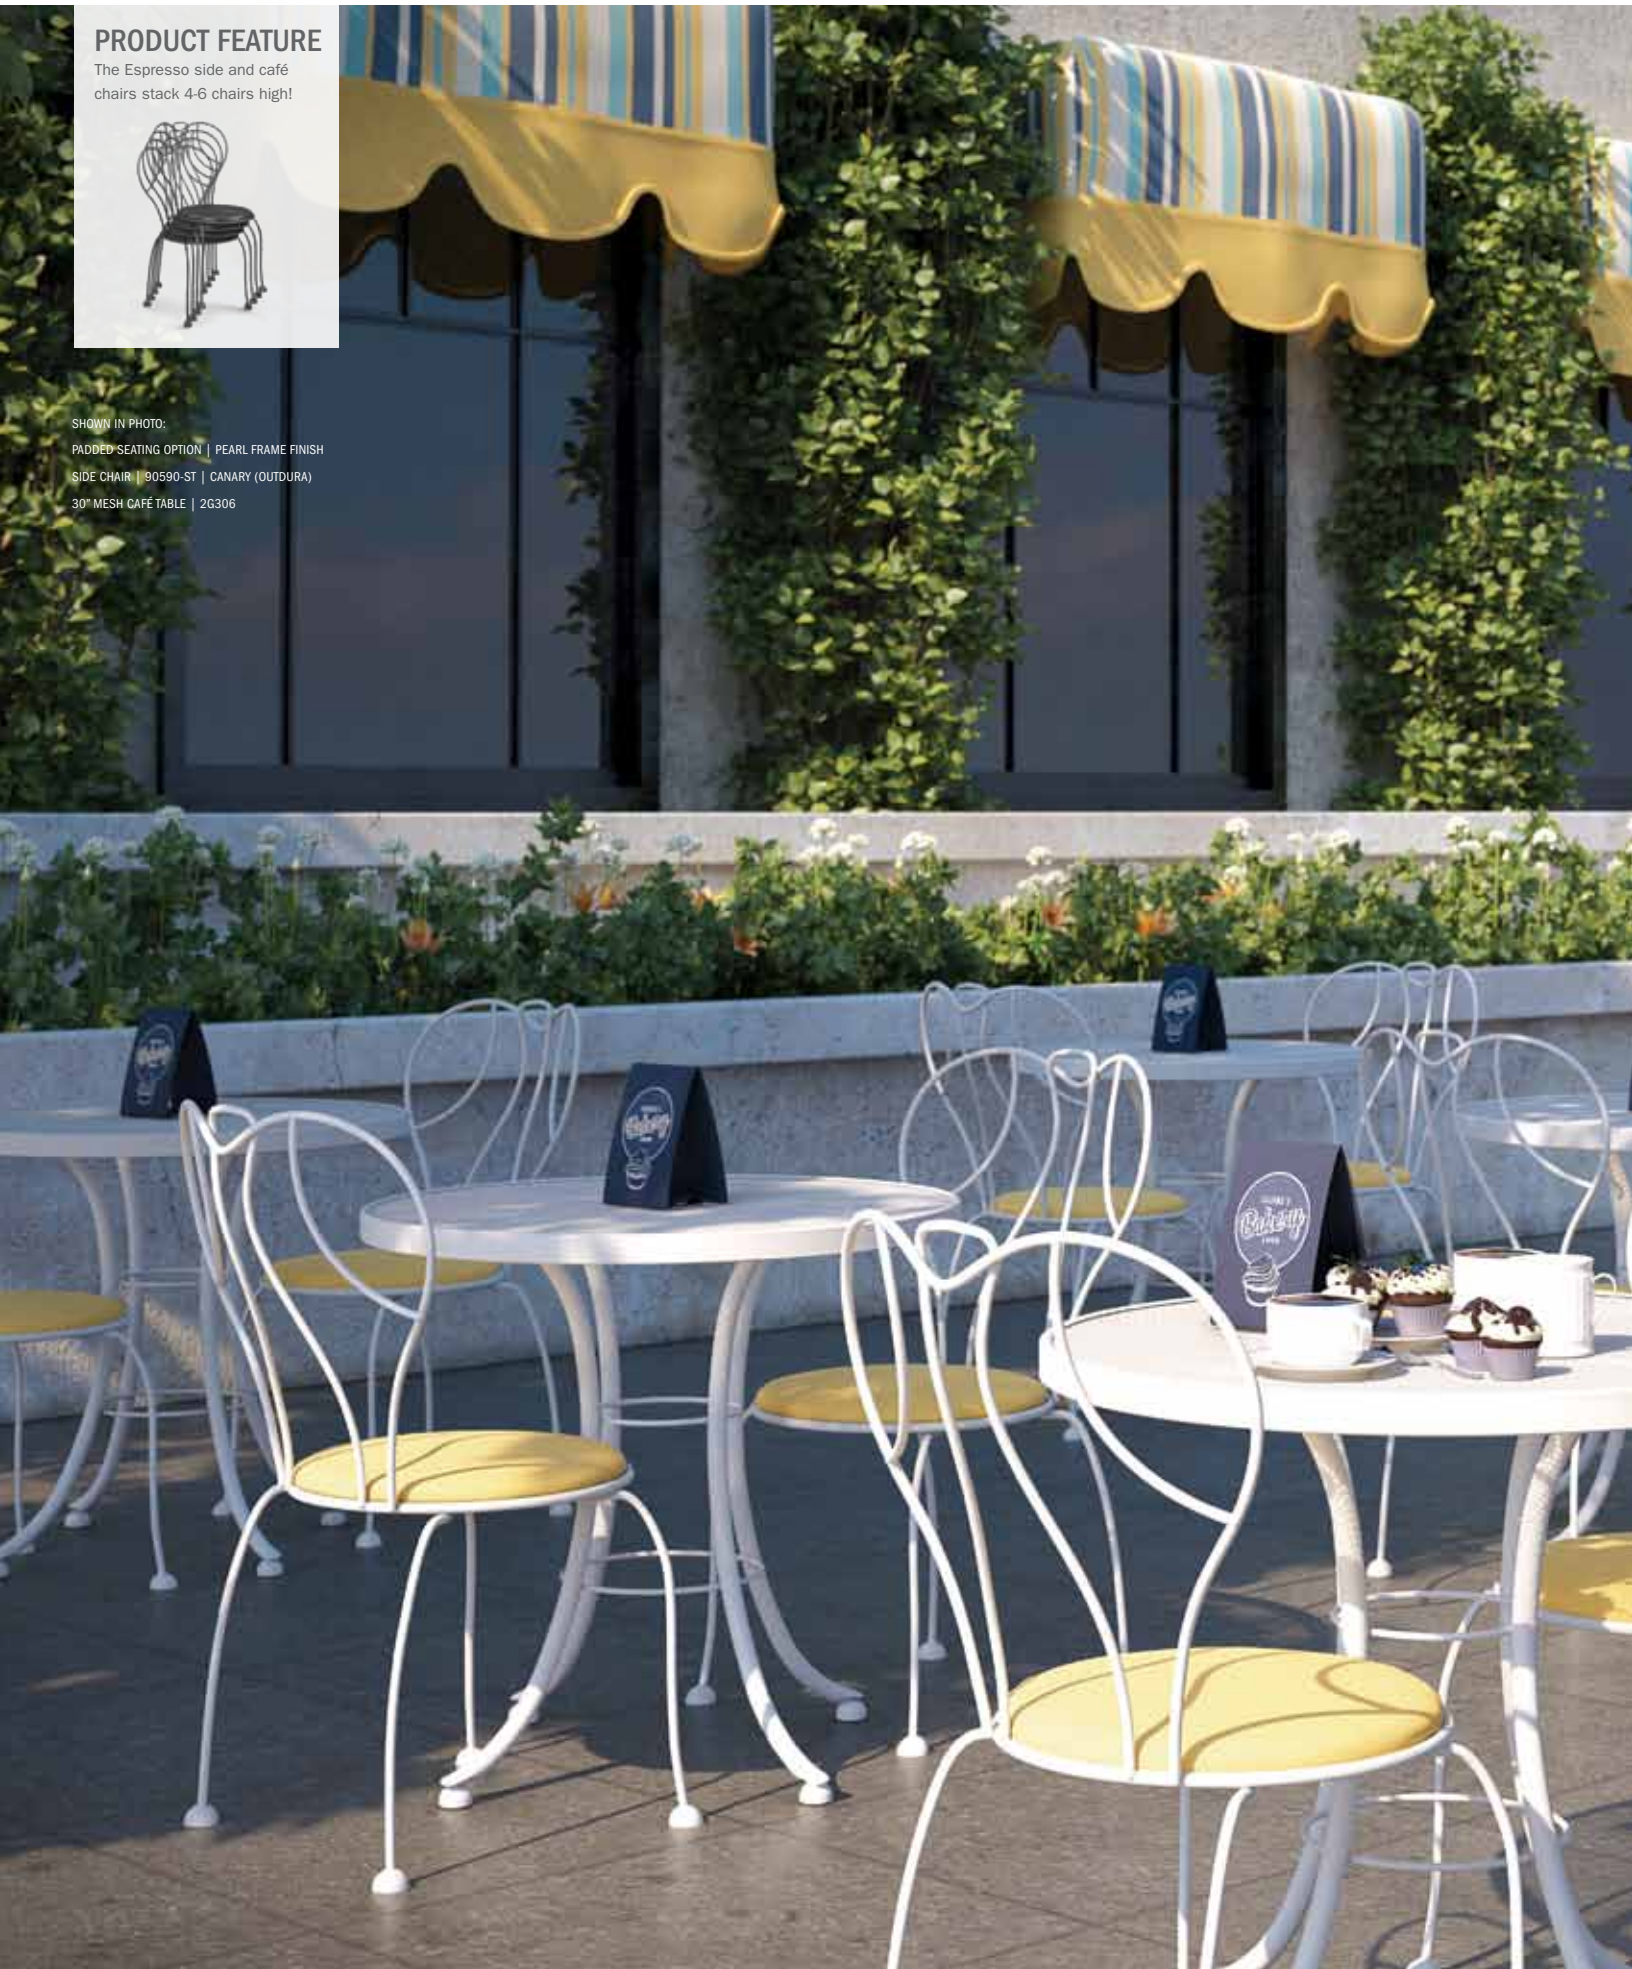

PRODUCT FEATURE

The Espresso side and café chairs stack 4-6 chairs high!

SHOWN IN PHOTO:

PADDED SEATING OPTION | PEARL FRAME FINISH

SIDE CHAIR | 90590-ST | CANARY (OUTDURA)

30" MESH CAFÉ TABLE | 2G306