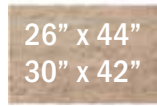

PRODUCT FEATURE

Homecrest has taken the 37XX Series dining table base to new heights. A lift kit has been created to raise all Natural Series dining tables an additional 1.75-inch in height, changing the table height from 27.5-inches to 29.25-inches. This new height will other chairs to be paired with a Homecrest Natural Series dining table. To achieve this new height, order the lift kit using the model number KIT175.

SANDSTONE Order with BOTH top and base model #'s.

TOP
C0030RSS (no Hole)

BASES
Café 1900B
Balcony 1934B
Bar 0900B

TOP
C0042RSSNU (no Hole)
C0042RSS (with Hole)

BASES
Café 1900B
Balcony 1934B
Bar 0900B

TOP
C2424SSS (no Hole)

BASES
Side 2024B
Café 1900B
Balcony 1934B
Bar 0900B

TOP
24" x 30" - C2430XSS (no Hole)
24" x 36" - C2436XSS (no Hole)

BASES
Side 2024B (24" x 30")
Café 1900B
Balcony 1934B
Bar 0900B

TOP
26" x 44" - C2644XSS (no Hole)
30" x 42" - C3042XSS (no Hole)

BASES
Coffee 202644B
Café 19R29B
Balcony 19R34B
Bar 09R40B

TABLE BASES

SIDE 2024B H: 16"	CHAT 2044B H: 16"	COFFEE 202644B H: 13.5"	CAFÉ 1900B H: 29"	CAFÉ 19R29B H: 29"	BALCONY 1934B H: 34"	BALCONY 19R34B H: 34"	BAR 0900B H: 40"	BAR 09R40B H: 40"

TABLE TOP COLORS

50 - FOSSIL   33 - ORE