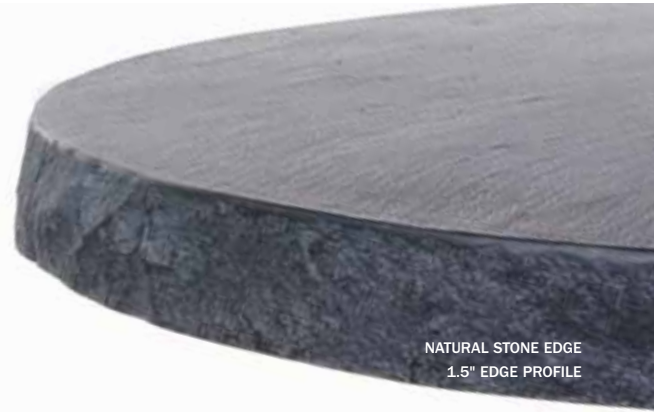

SHOWN IN PHOTO:

SLING SEATING OPTION | FLINT FRAME FINISH

PALISADE HIGH BACK SWIVEL ROCKER | 7E910 | GRANITE

42" x 82" SLATE DINING TABLE | 374282DSL | ORE TOP

SLATE NATURAL SERIES

Cast from the pattern and texture of slate, Homecrest Slate tables feature a rustic elegance that could only be inspired by nature. With industry-leading technology, Homecrest Slate tables are as beautifully authentic in appearance as they are tough and enduring, making these tables a favorite in homes across the country.