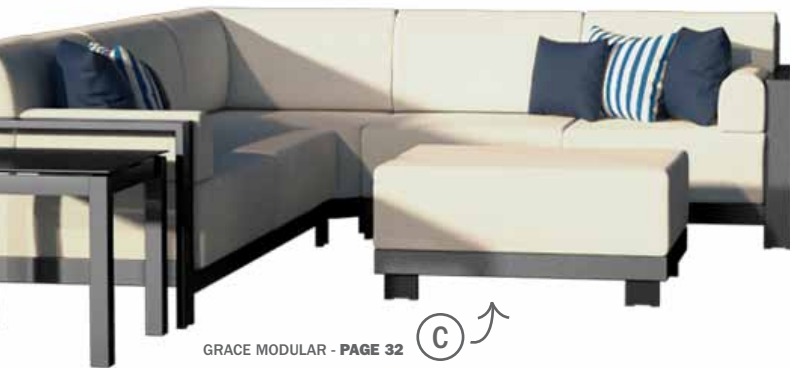

18" SQUARE PILLOW | 00018 | POTTERY (OUTDURA) & LAVALIER PALM (OUTDURA)

ADJUSTABLE CHAISE | 2M300 | SAHARA | SEDONA WELT

9' MARKET DINING UMBRELLA | UM8100 | POTTERY (OUTDURA)

GRACE MODULAR COLLECTION - PAGE 32
Cushion | Aluminum