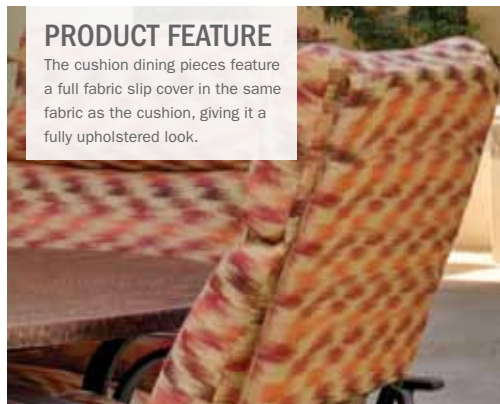

HOLLY HILL

CUSHION | ALUMINUM

Luxe Outdoor
CUSHIONS

The timeless appeal of the Holly Hill Cushion collection is just one of the reasons why it is a Consumer Best Buy. Our Holly Hill aluminum cushion collection is elegantly engineered and the ultimate in comfort. Cushions are removable and are easy to care for.

C 2247F
H: 43" W: 24.5" D: 30"
Seat Ht: 17.5" Arm Ht: 23.25"

C 2292F
H: 45" W: 24.5" D: 30"
Seat Ht: 18" Arm Ht: 23.5"

C 2242F
H: 43" W: 43" D: 30"
Seat Ht: 18.5" Arm Ht: 23.25"

C 2249F
H: 43" W: 62" D: 30"
Seat Ht: 18.5" Arm Ht: 23.25"

C 2250F
H: 42" W: 26" D: 34"
Seat Ht: 17.5" Arm Ht: 22"

C 2212A
H: 17.5" W: 20" D: 17"
Seat Ht: 17.5" Arm Ht: N/A

C 2230F
H: 39.5" W: 26" L: 78"
Seat Ht: 18.5" Arm Ht: N/A

C HH01439F
H: 41" W: 25" D: 28"
Seat Ht: 16.5" Arm Ht: 23.25"

C HH01200
H: 18" W: 23.5" D: 27"
Seat Ht: 18" Arm Ht: N/A

C HH00315
H: 44" W: 27.5" D: 62"
Seat Ht: 16" Arm Ht: 26"

PRODUCT FEATURE

The cushion dining pieces feature a full fabric slip cover in the same fabric as the cushion, giving it a fully upholstered look.

MIX & MATCH

Coordinate Holly Hill Cushion dining with Holly Hill Sling pieces (shown on page 48). Both collections are a Consumer Best Buy!

Available in: **C** Cushion