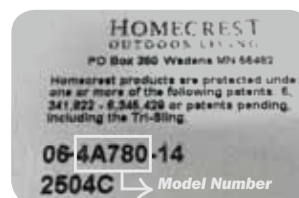

←
MANUFACTURE DECAL
The manufacture decal is located on the frame of the product. Usually under the arm.

Need help visualizing these options? Visit the Interactive Design Center at design.homecrest.com to create the look that fits your style! *Note: Colors are representations, please refer to an actual sample.*