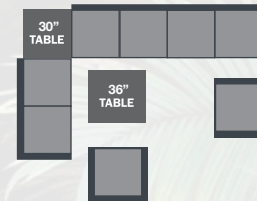

SHOWN WITH:

Left and right arm chairs, four armless chairs, two arm chairs, 30" side table and a 36" chat table.