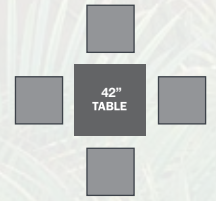

SHOWN WITH:

Four armless chairs and a 42" fire pit.