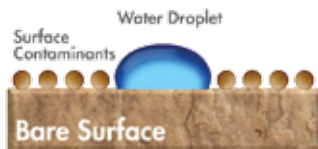

1 NATURAL SERIES CONSTRUCTION

Technology is constantly changing and constantly improving. Our Natural Series surfaces employ the best practices from the countertop and marine industries, producing individually handcrafted surfaces made to withstand the outdoor elements. Starting with proven marine grade gel coats, adding tough polyester cores and finishing them off with our automotive grade “Nano-Coat” clear coating technology, our surfaces are made to withstand the rigors of the outdoor environment.

What is “Nano-Coat?”

Nano-Coat provides a super hard surface that is UV protected, has a chemical-resistant paint protection and a corrosion inhibitor. The surface is then resistant to scratches, mars and abrasions. It contains anti-graffiti and anti-stick properties which lends itself to repel water and dirt making it easy to clean.