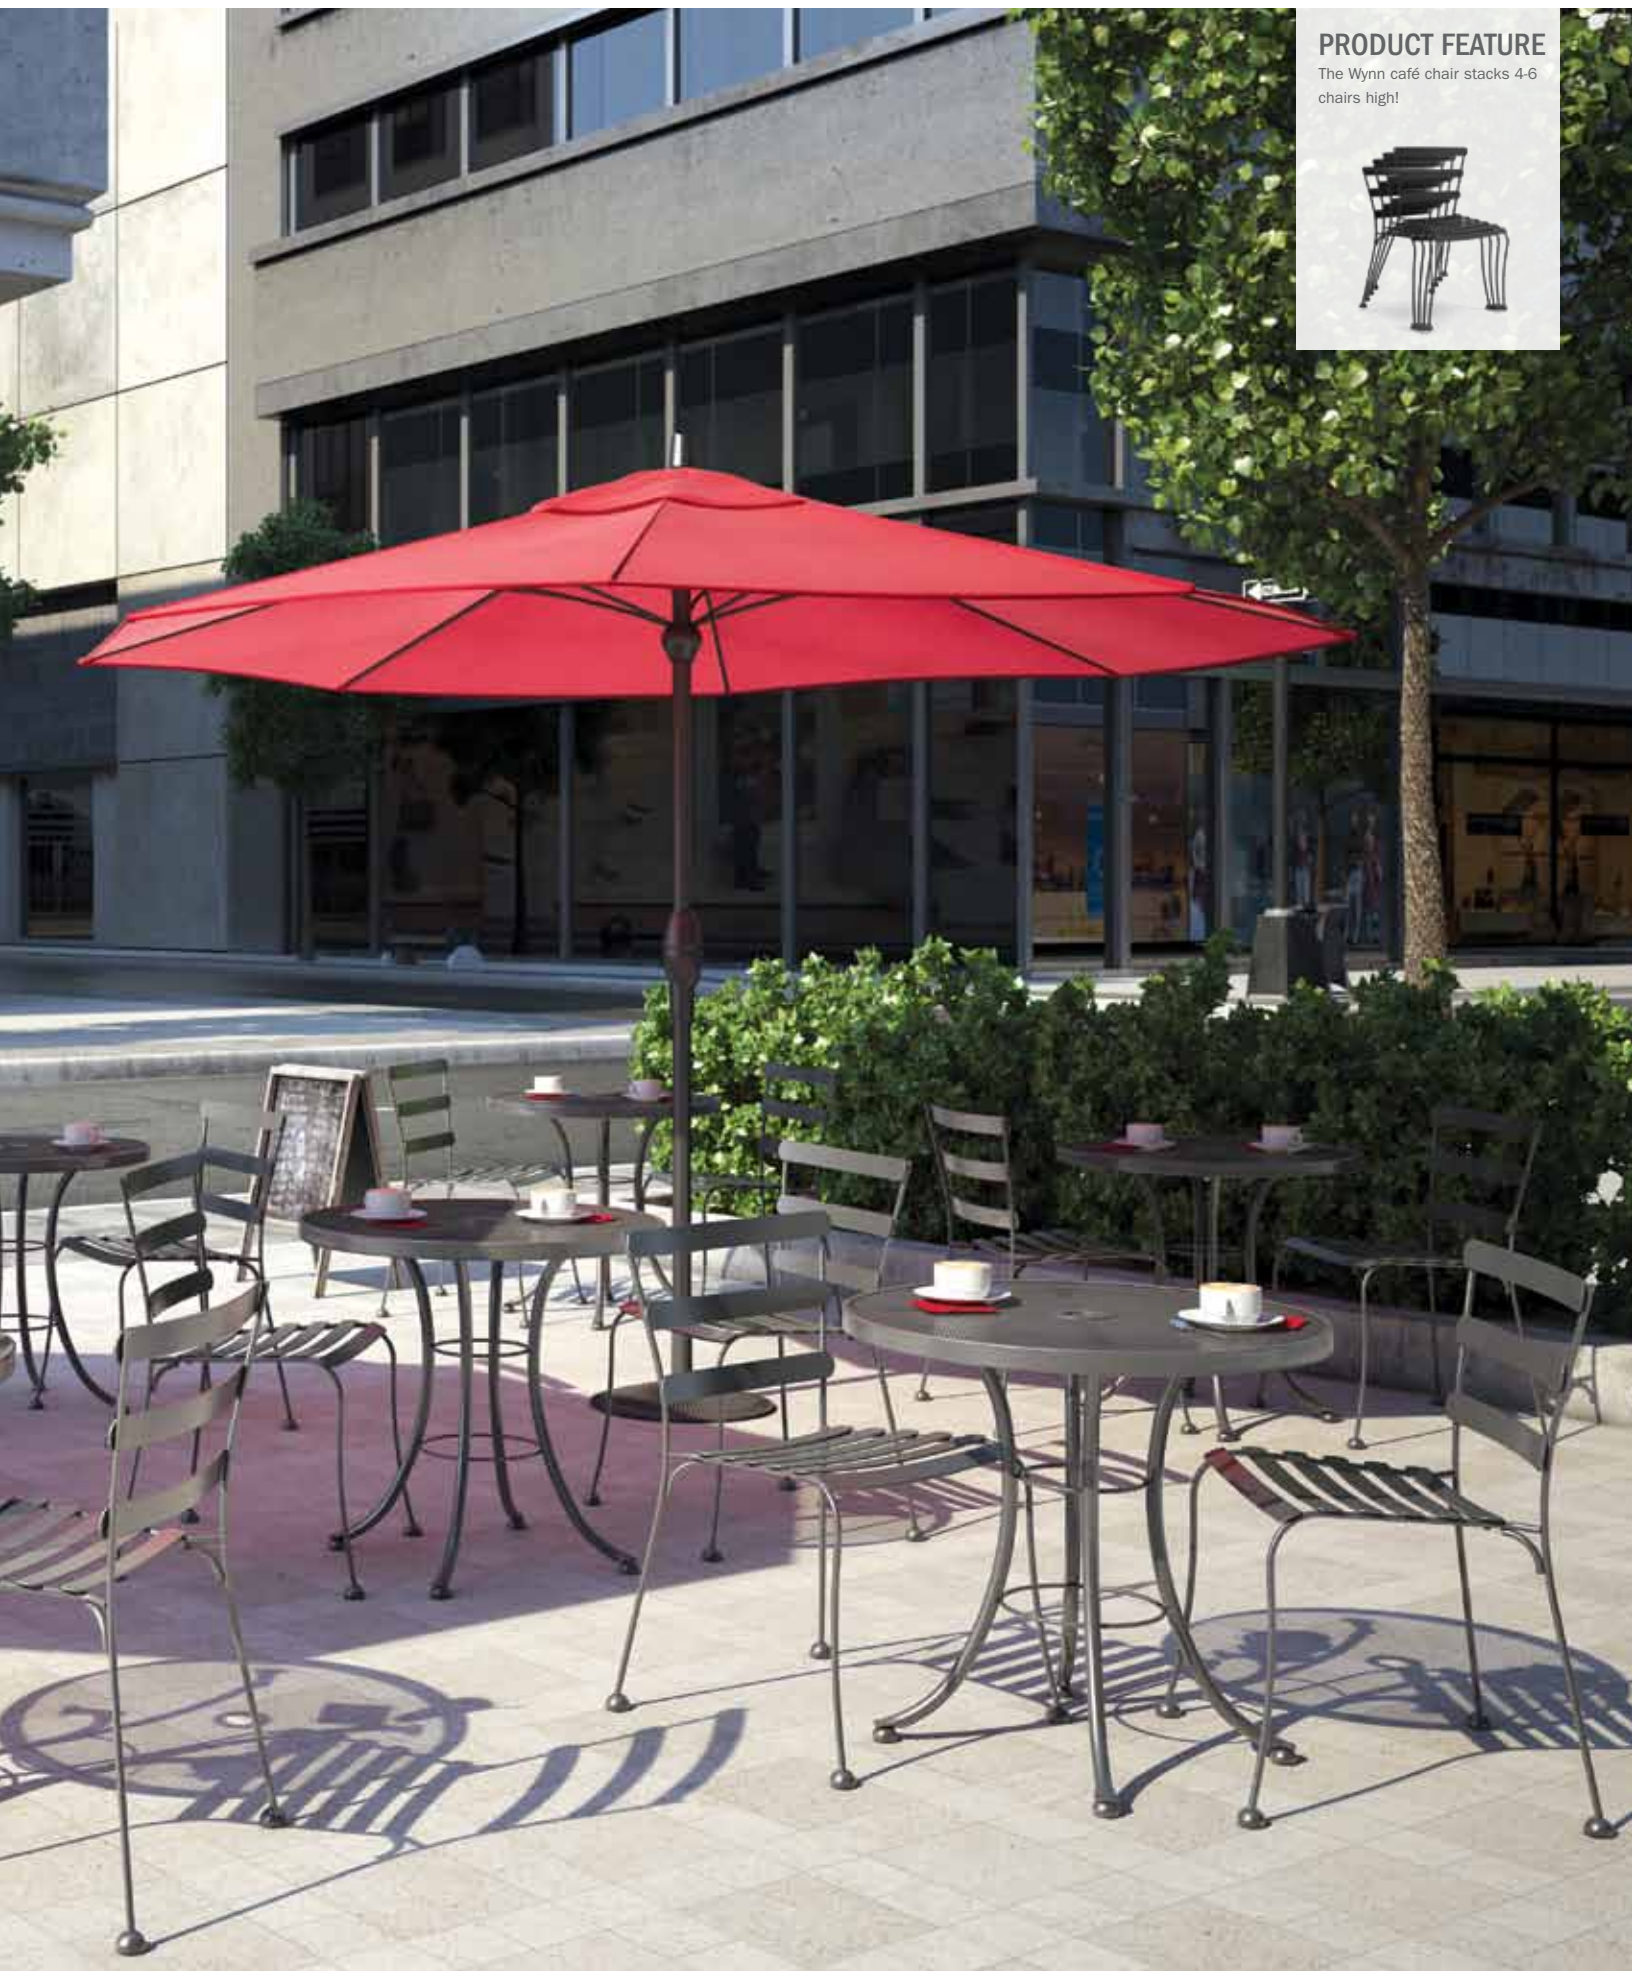

PRODUCT FEATURE

The Wynn café chair stacks 4-6 chairs high!