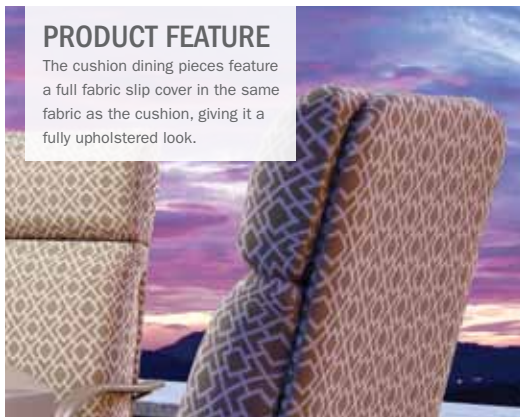

Available in: **C** Cushion

PRODUCT FEATURE

The cushion dining pieces feature a full fabric slip cover in the same fabric as the cushion, giving it a fully upholstered look.

MIX & MATCH

Coordinate Palisade Cushion dining with Palisade Sling pieces (shown on page 58). Both collections are our leading steel collections!