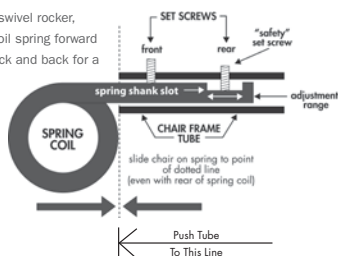

To adjust the swivel rocker, move the re-coil spring forward for a firmer rock and back for a softer rock.