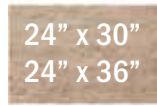

TOP
24" x 30" - C2430XSS (no Hole)
24" x 36" - C2436XSS (no Hole)

BASES
Side 2024B (24" x 30")
Café 1900B
Balcony 1934B
Bar 0900B