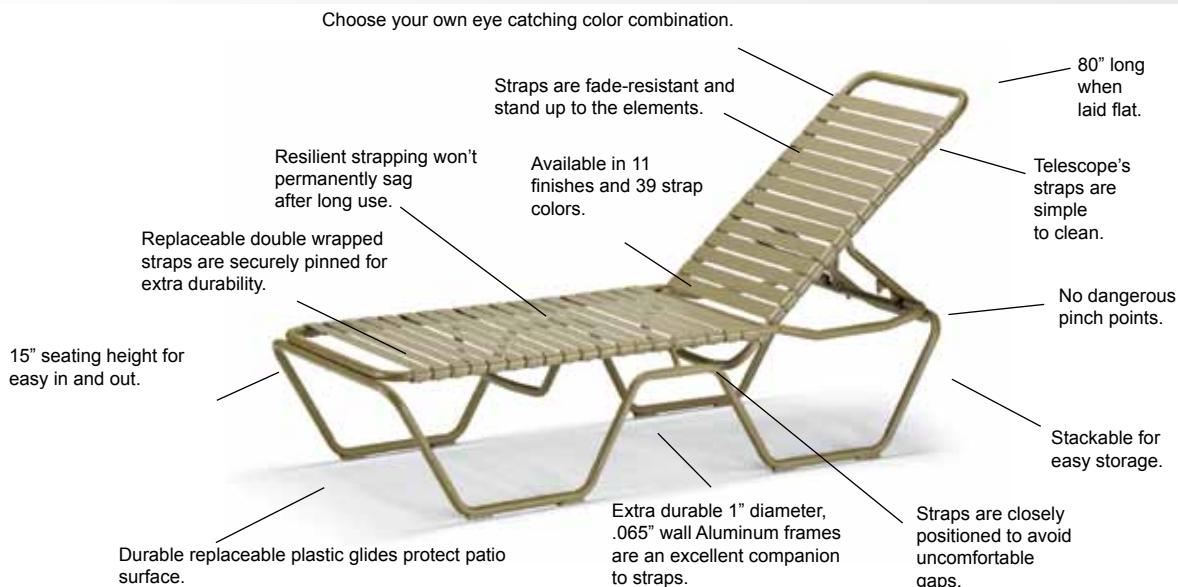

FEATURES AND BENEFITS (FEATURING OUR CLEARWATER ARMLESS CHAISE)