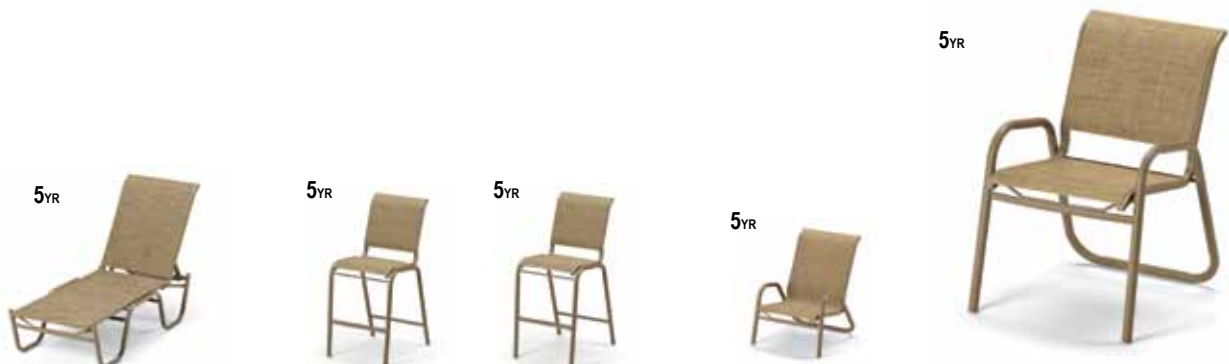

FORTIS CONTRACT SLING

Powder Coat Aluminum Frame • Available in Sling & Padded Sling • Available Sunbrella Stock Book Program

5720 Fortis
Stacking Lay Flat Armless Chaise
Lounge
28"Wx42"Hx65"D
Lay Flat Length = 78"

Powder Coat Aluminum Frame • Available in Sling & Padded Sling • Available Sunbrella Stock Book Program

8L30 Reliance
Stacking Lay Flat Armless
Chaise Lounge
27"Wx41"Hx64"D
Lay Flat Length = 78"

8L80 Reliance
Stacking Armless
Counter Chair
21"Wx43"Hx28"D