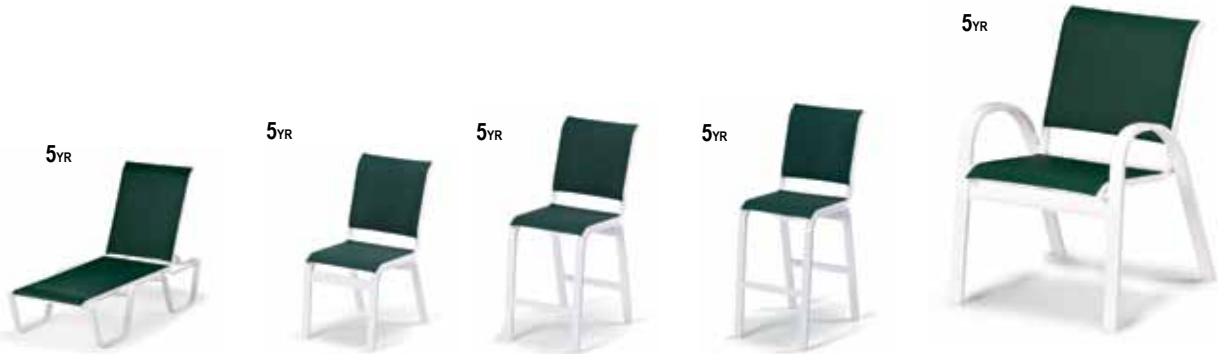

Powder Coat Aluminum Frame • Available in Sling & Padded Sling • Available Sunbrella Stock Book Program

3520 Vanese
Stacking Chaise
27"Wx42"Hx63"D
Lay Flat Length = 78"

3570 Vanese
Stacking Arm Chair
23"Wx37"Hx25"D

FORTIS CONTRACT SLING

Powder Coat Aluminum Frame • Available in Sling & Padded Sling • Available Sunbrella Stock Book Program

5720 Fortis
Stacking Lay Flat Armless Chaise
Lounge
28"Wx42"Hx65"D
Lay Flat Length = 78"