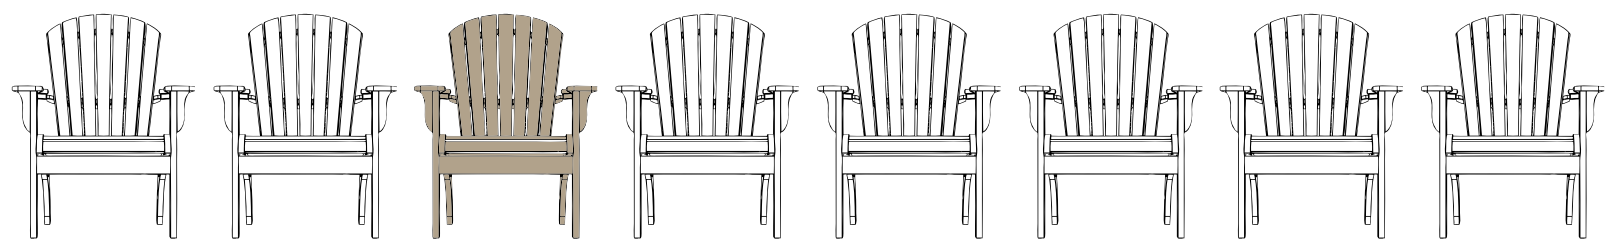

TELESCOPE CASUAL

F U R N I T U R E

CORPORATE HEADQUARTERS

82 CHURCH STREET, GRANVILLE, NEW YORK 12832

PHONE (518) 642-1100 - FAX (518) 642-2536

PROUDLY MADE IN THE USA SINCE 1903

TO VIEW OUR ENTIRE PRODUCT LINE PLEASE VISIT WWW.TELESCOPECASUAL.COM