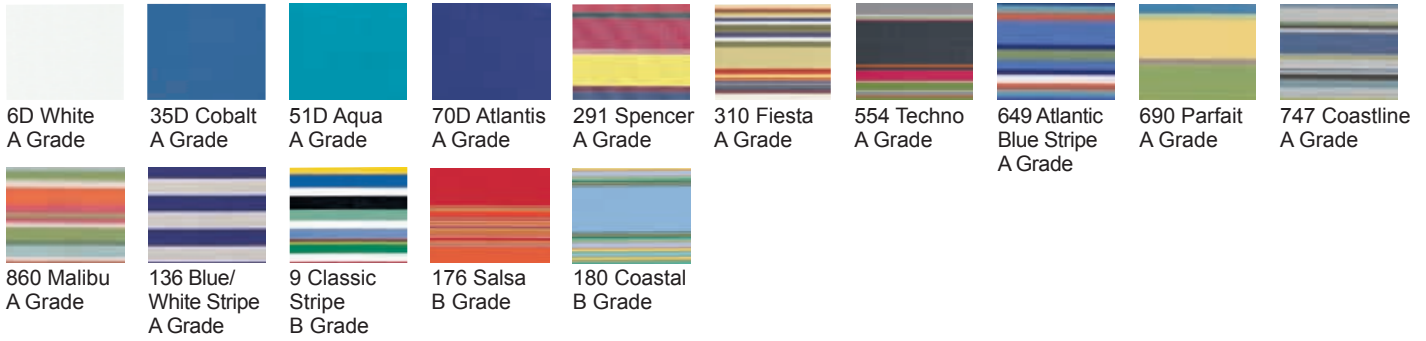

Stock fabric selection for all silver aluminum frame beach chairs.

This is the stock fabric selection for all **gloss white frame** beach chairs.

BEACH CHAIRS FEATURES & BENEFITS

Durable canopy top with support visor bar.