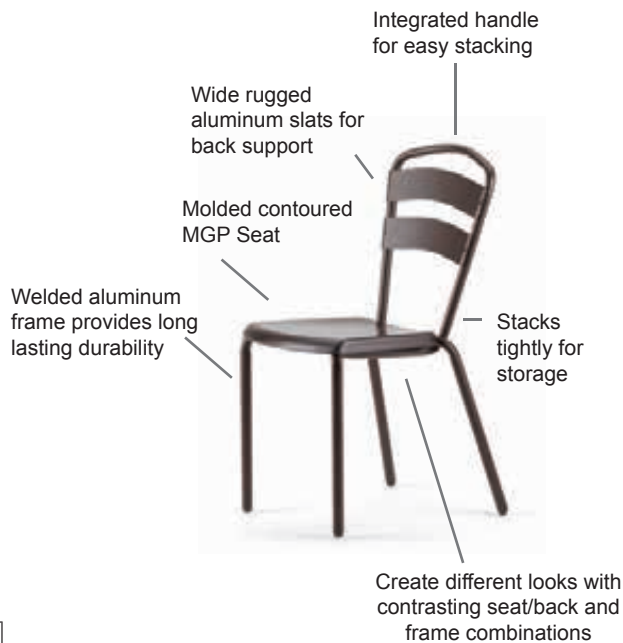

Silver

P50

921

New 2013

New for 2013 - Cooper MGP Collection

Excellent for dining where space is limited the Cooper Collection truly thrives in any commercial or residential dining application. The Cooper chair features a rugged all aluminum frame and MGP seat. The chair stacks densely for storage and mobility. The Marine Grade Polymer Seat stays cooler on those hot days than an all aluminum seat.