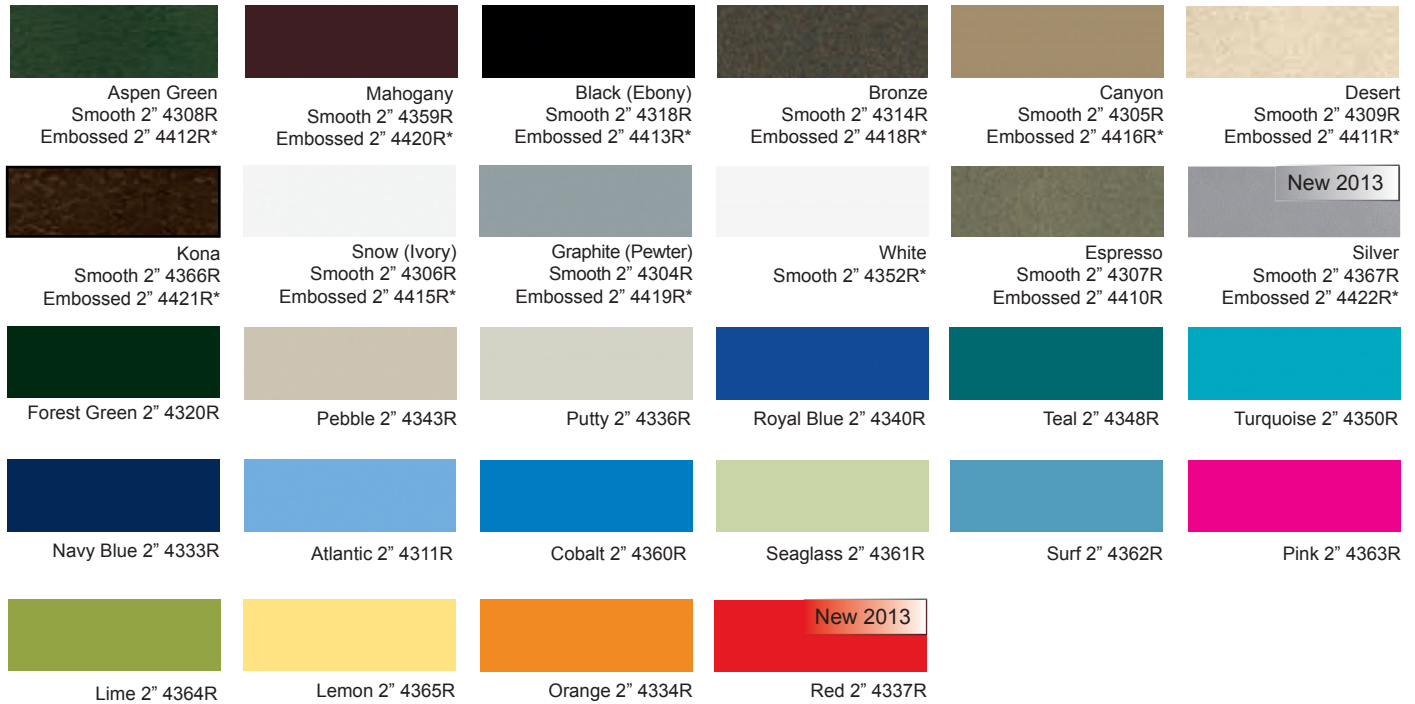

Available in 11 finishes and 39 strap colors.

CLEARWATER STRAP CHAISE
FEATURES & BENEFITS

CUSTOM STRAP SELECTION

The 2" Custom Strap colors listed below are available on our Cape May Double Wrap Strap Collection, Reliance Contract Strap Collection, and Clearwater Double Wrap Strap and Cross Strap Collections. For our Clearwater Cross Strap Collection, we only allow one color strap per frame. Please note, you cannot mix embossed and non-embossed (smooth) straps on the same frame. Straps listed below are smooth unless otherwise noted. Straps with asterisk (*) match our frame colors.