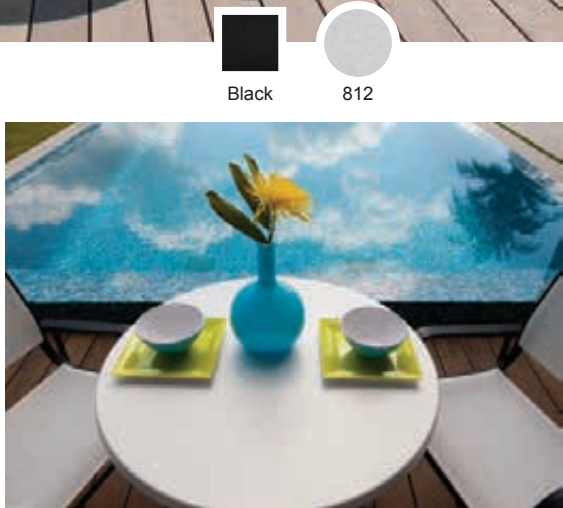

9050 Bar Height Swivel Arm Chair 15/3

9620 Lay Flat Stacking Chaise 15/3

9800 Ottoman 15/3

New Collection for 2013

DASH SLING See Powdercoat Frame Colors and Fabrics on p. 84. Also available in Padded Sling.
Available in **Sunbrella® Stock Book Program** see page 83.